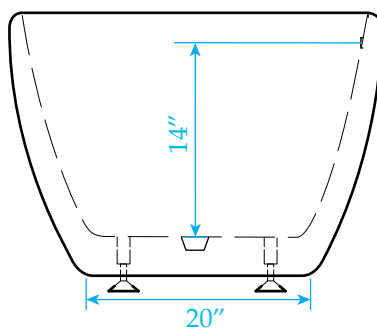

WYNDHAM COLLECTION

Exterior Size - 63"L x 32"W x 23"H
Interior Size - 61"L x 30"W x 17"H
Depth at Drain - 17"
Drain To Overflow - 14"
Maximum Fill - 74 Gallons
Note - All Measurements are $\pm 1/2$ "

WC-BTE1561-63