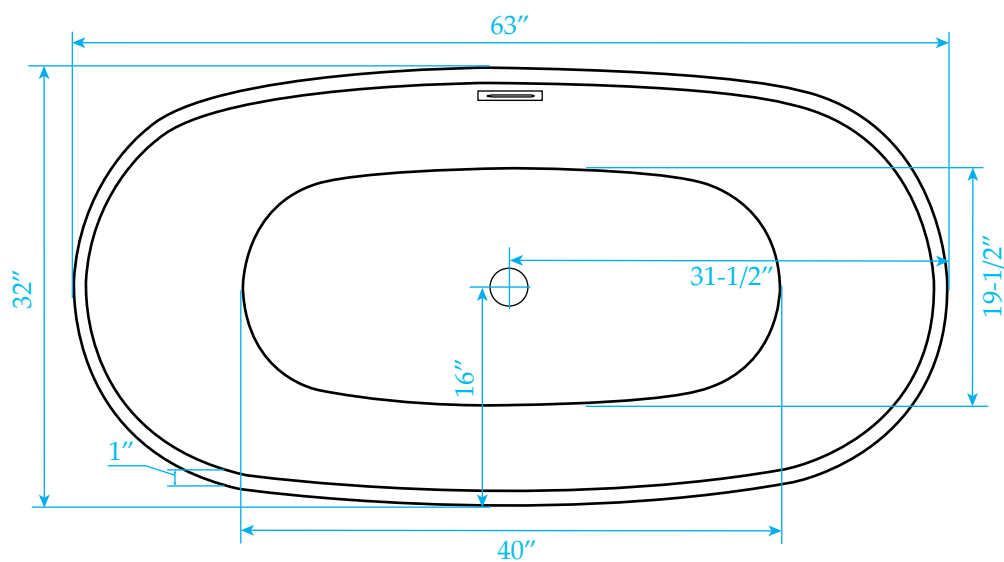

WYNDHAM COLLECTION

Exterior Size - 63"L x 32"W x 23"H
Interior Size - 61"L x 30"W x 17"H
Depth at Drain - 17"
Drain To Overflow - 14"
Maximum Fill - 74 Gallons
Note - All Measurements are $\pm 1/2$ "

WC-BTE1561-63