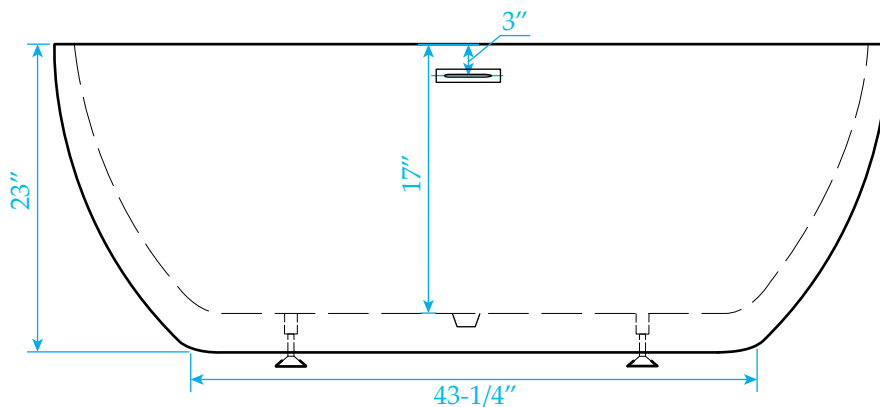

WYNDHAM COLLECTION

Exterior Size - 63"L x 32"W x 23"H
Interior Size - 61"L x 30"W x 17"H
Depth at Drain - 17"
Drain To Overflow - 14"
Maximum Fill - 74 Gallons
Note - All Measurements are $\pm 1/2$ "

WC-BTE1561-63